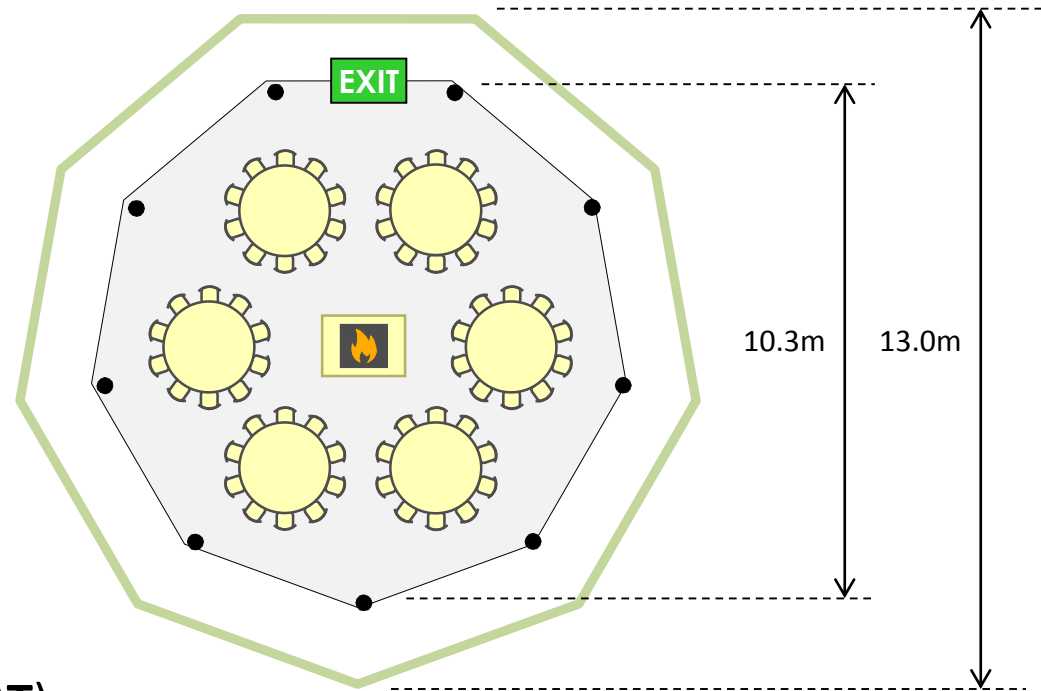

# One Giant Hat Kåta

-  Area with sides raised
-  Area with sides closed

(from **£1,938.00 + VAT**)

*This price includes:* One Giant Hat Tipi, woven matting flooring, standard dimmable lighting, fairy lights wrapped around every pole, round tables (with linen), chairs to seat 60 guests and a large open fireplace (with fire kit).