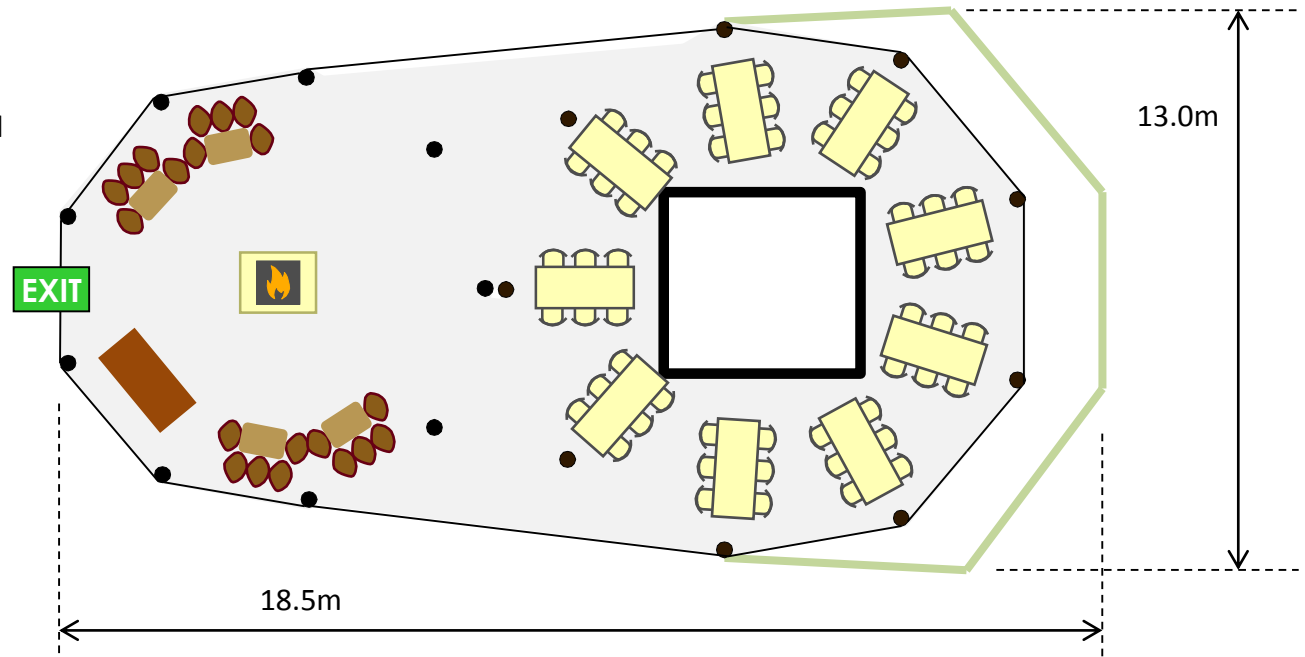

# One Giant Hat Kåta, One Kungsörnen

-  Area with sides raised
-  Area with sides closed

(from **£3,174.40 + VAT**)

*This price includes:* One Giant Hat Tipi and one Kungsörnen, woven matting flooring, standard dimmable lighting, fairy lights wrapped around every pole in the Giant Hat, trestle tables and chairs to seat 54 guests a large open fireplace (with fire kit), a 12 x 12 ft dancefloor, a bar and a relaxed lounge for 20 guests.